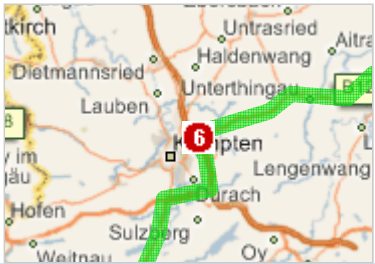

Start: Landshuter Allee, 80339 München
End: Wäldlestraße 16, 6992 Mittelberg

Distance: 108.8 mi
Time: 2 Hours

Directions	Distance	Detail Map
Start: Depart on Landshuter Allee [TrappentreustraÙe] (South)		
1: Road name changes to TrappentreustraÙe	0.1 mi	
2: Take Ramp (LEFT) onto B2R [Mittlerer Ring]	1.3 mi	
3: Take Ramp (RIGHT) onto A96 [E54]	39.1 mi	
4: Keep RIGHT onto Ramp [Anschlussstelle Jengen/Kaufbeuren]	0.5 mi	
5: Keep STRAIGHT onto B12	32.7 mi	
6: Keep RIGHT onto Ramp	0.2 mi	
7: Take Ramp (LEFT) onto A7 [E532]	3.7 mi	
8: Keep RIGHT onto Ramp [Autobahndreieck Allgäu]	0.4 mi	
9: Road name changes to A980	2.7 mi	

10:	Keep RIGHT onto Ramp	0.1 mi	
11:	Keep RIGHT to stay on Ramp	0.1 mi	
12:	Bear RIGHT (South) onto B19 [Kemptener Straße]	8.6 mi	
13:	Keep RIGHT onto Ramp	0.2 mi	
14:	Keep STRAIGHT onto B19 [B308]	0.2 mi	
15:	Keep STRAIGHT onto Ramp [B308]	4.1 mi	
16:	Stay on B19 [Südliche Alpenstraße] (South)	6.9 mi	
17:	At roundabout, take the FIRST exit onto B19	3.4 mi	
18:	Entering Austria		
19:	Road name changes to L201 [Kleinwalsertal Landesstraße]	3.5 mi	
20:	Turn RIGHT (North-West) onto Schwarzwassertalstraße	0.5 mi	
21:	Turn RIGHT (West) onto Wäldelestraße	0.5 mi	

End: Arrive at WÄ¼ldelestraÃ¼e 16, 6992 Mittelberg