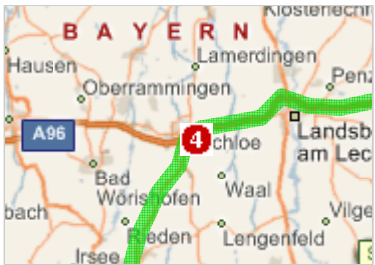

Start: Landshuter Allee, 80339 München
End: Wäldlestraße 16, 6992 Mittelberg

Distance: 108.8 mi
Time: 2 Hours

Directions	Distance	Detail Map
Start: Depart on Landshuter Allee [TrappentreustraÙe] (South)		
1: Road name changes to TrappentreustraÙe	0.1 mi	
2: Take Ramp (LEFT) onto B2R [Mittlerer Ring]	1.3 mi	
3: Take Ramp (RIGHT) onto A96 [E54]	39.1 mi	
4: Keep RIGHT onto Ramp [Anschlussstelle Jengen/Kaufbeuren]	0.5 mi	
5: Keep STRAIGHT onto B12	32.7 mi	
6: Keep RIGHT onto Ramp	0.2 mi	
7: Take Ramp (LEFT) onto A7 [E532]	3.7 mi	
8: Keep RIGHT onto Ramp [Autobahndreieck Allgäu]	0.4 mi	
9: Road name changes to A980	2.7 mi	

10:	Keep RIGHT onto Ramp	0.1 mi	
11:	Keep RIGHT to stay on Ramp	0.1 mi	
12:	Bear RIGHT (South) onto B19 [Kemptener Straße]	8.6 mi	
13:	Keep RIGHT onto Ramp	0.2 mi	
14:	Keep STRAIGHT onto B19 [B308]	0.2 mi	
15:	Keep STRAIGHT onto Ramp [B308]	4.1 mi	
16:	Stay on B19 [Südliche Alpenstraße] (South)	6.9 mi	
17:	At roundabout, take the FIRST exit onto B19	3.4 mi	
18:	Entering Austria		
19:	Road name changes to L201 [Kleinwalsertal Landesstraße]	3.5 mi	
20:	Turn RIGHT (North-West) onto Schwarzwassertalstraße	0.5 mi	
21:	Turn RIGHT (West) onto Wäldelestraße	0.5 mi	

End: Arrive at WÄ¼ldelestraÃ¼e 16, 6992 Mittelberg